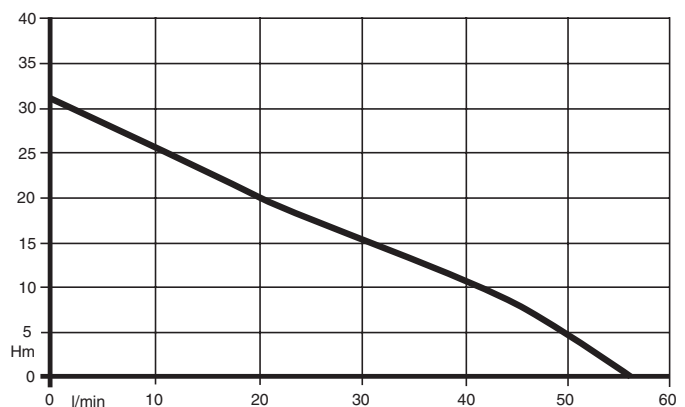

Ph: (03) 9738 1444

Fax: (03) 9738 1666

www.pumpmaster.com.au

JSL60PC

NEO

JSL 100PC 800 Watt

- NEW MODEL!
- HIGHER PERFORMANCE!

**COMPLETE WITH
ELECTRONIC CONTROLLER**